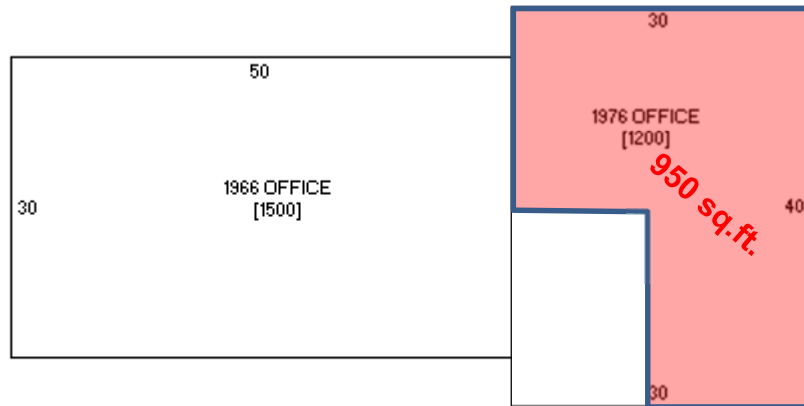

LOOKOUT DRIVE OFFICE
1445 Lookout Drive, North Mankato, MN 56003

Lookout Drive

Sketch by www.camavision.com