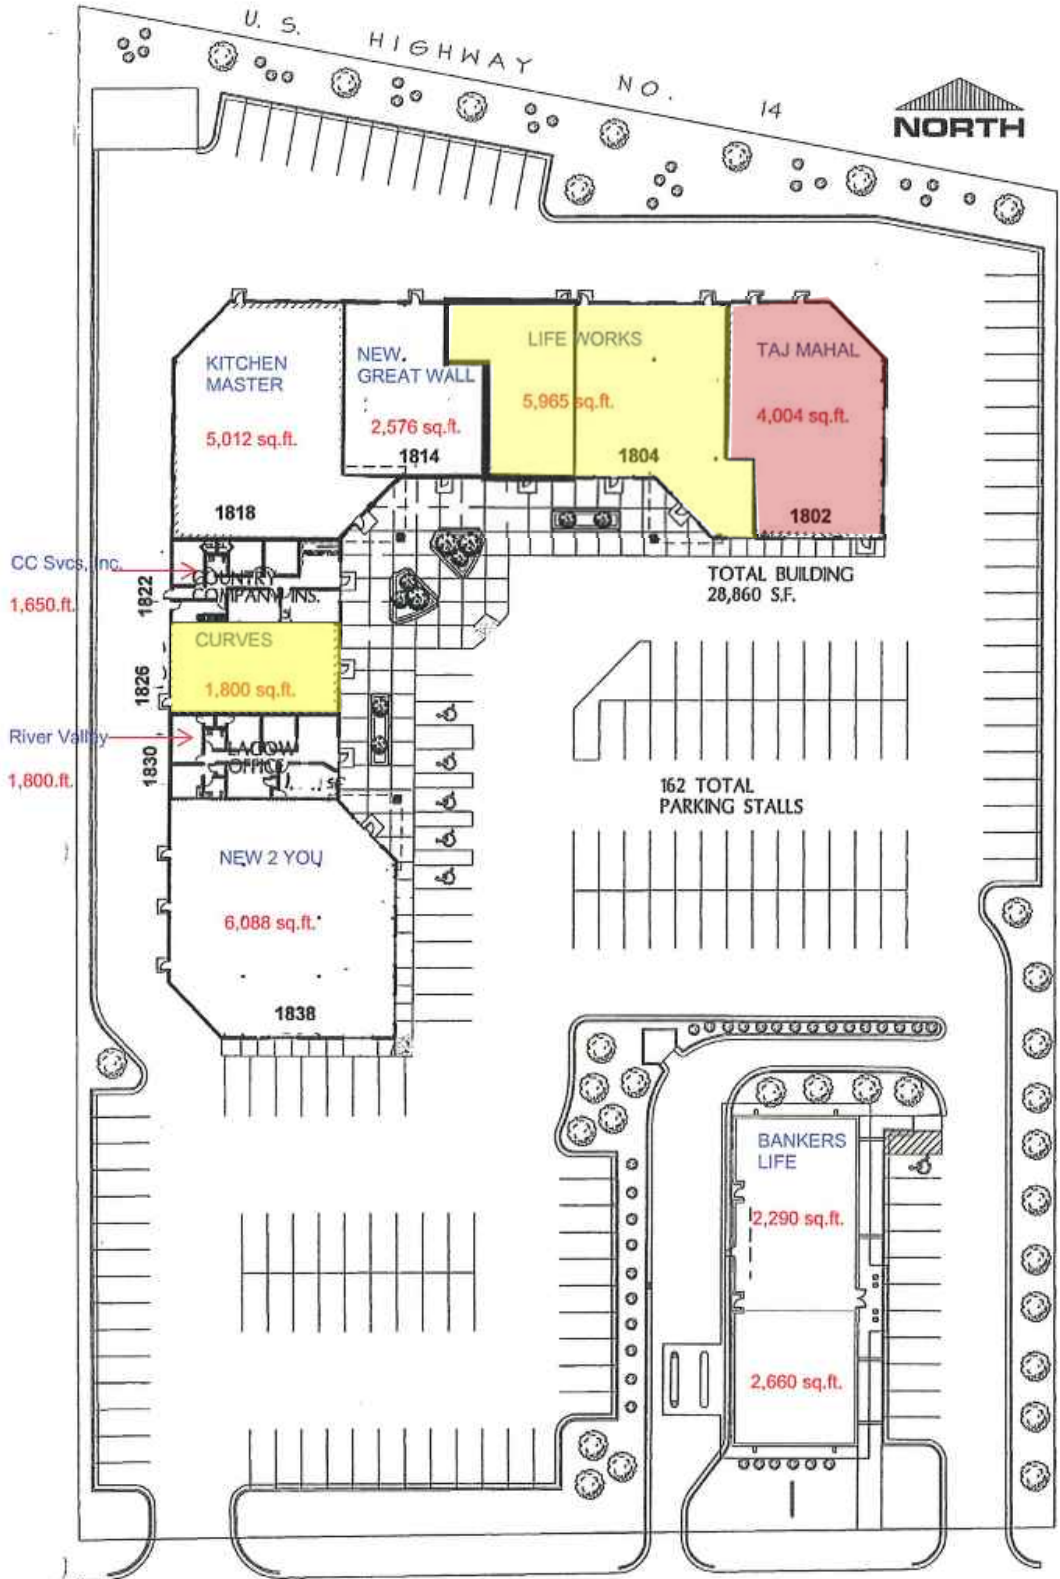

DIMENSION BUSINESS CENTER
1806-1826 Commerce Drive, North Mankato, MN

DISCLAIMER: THE STATEMENTS AND FIGURES PRESENTED HEREIN ARE NOT GUARANTEED; HOWEVER ARE SECURED FROM SOURCES BELIEVED AUTHORITATIVE.