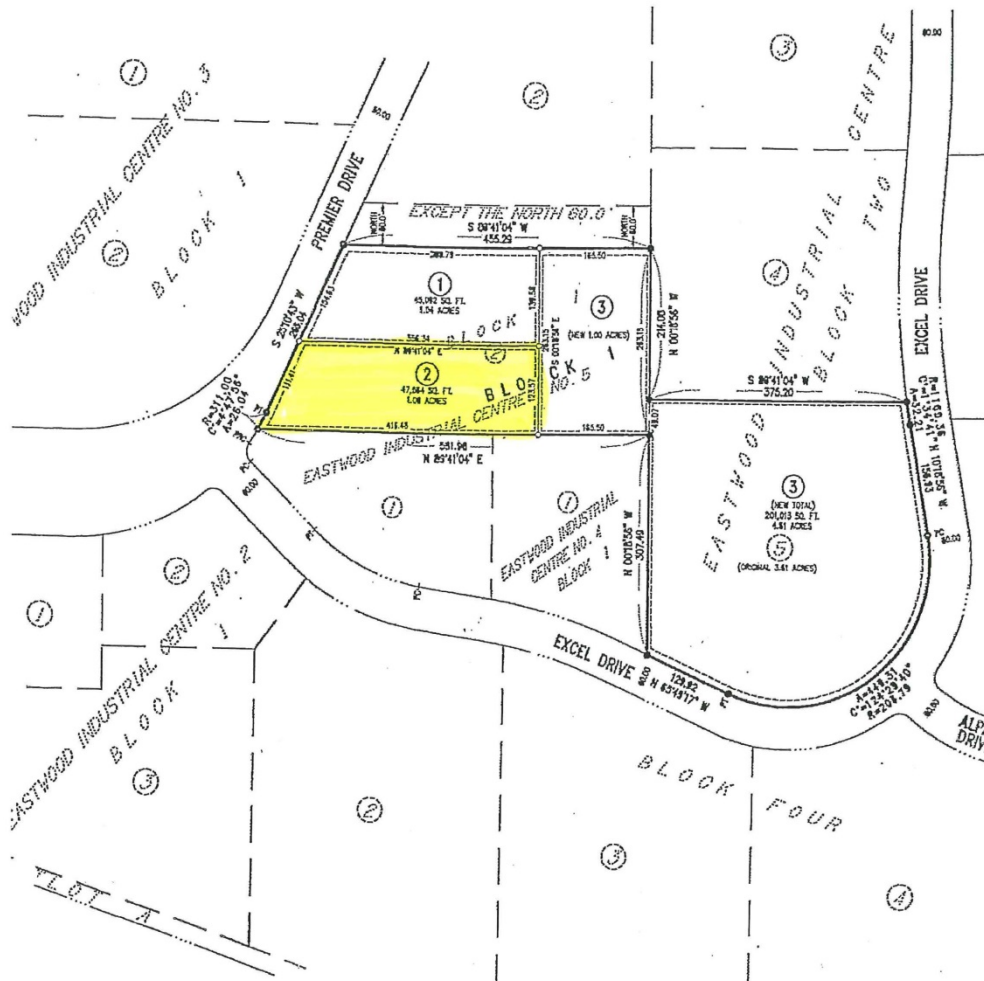

DISCLAIMER: ALL INFORMATION PRESENTED IS SECURED FROM SOURCES DEEMED RELIABLE, HOWEVER NO GUARANTEE IS GIVEN OR IMPLIED AS TO ACCURACY