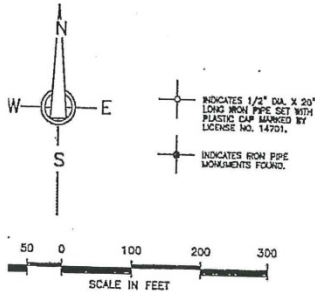

PREMIER DRIVE LOT

1900 Block of Premier Drive, Mankato, MN

1.09 ACRES FOR SALE

EASTWOOD INDUSTRIAL
CITY OF MANKATO
BLUE EARTH COUNTY

INDICATES 1/2" DIA. X 20" LONG IRON PIPE SET WITH PLASTIC CAP MARKED BY LICENSE NO. 14701.
INDICATES IRON PIPE MONUMENTS FOUND.