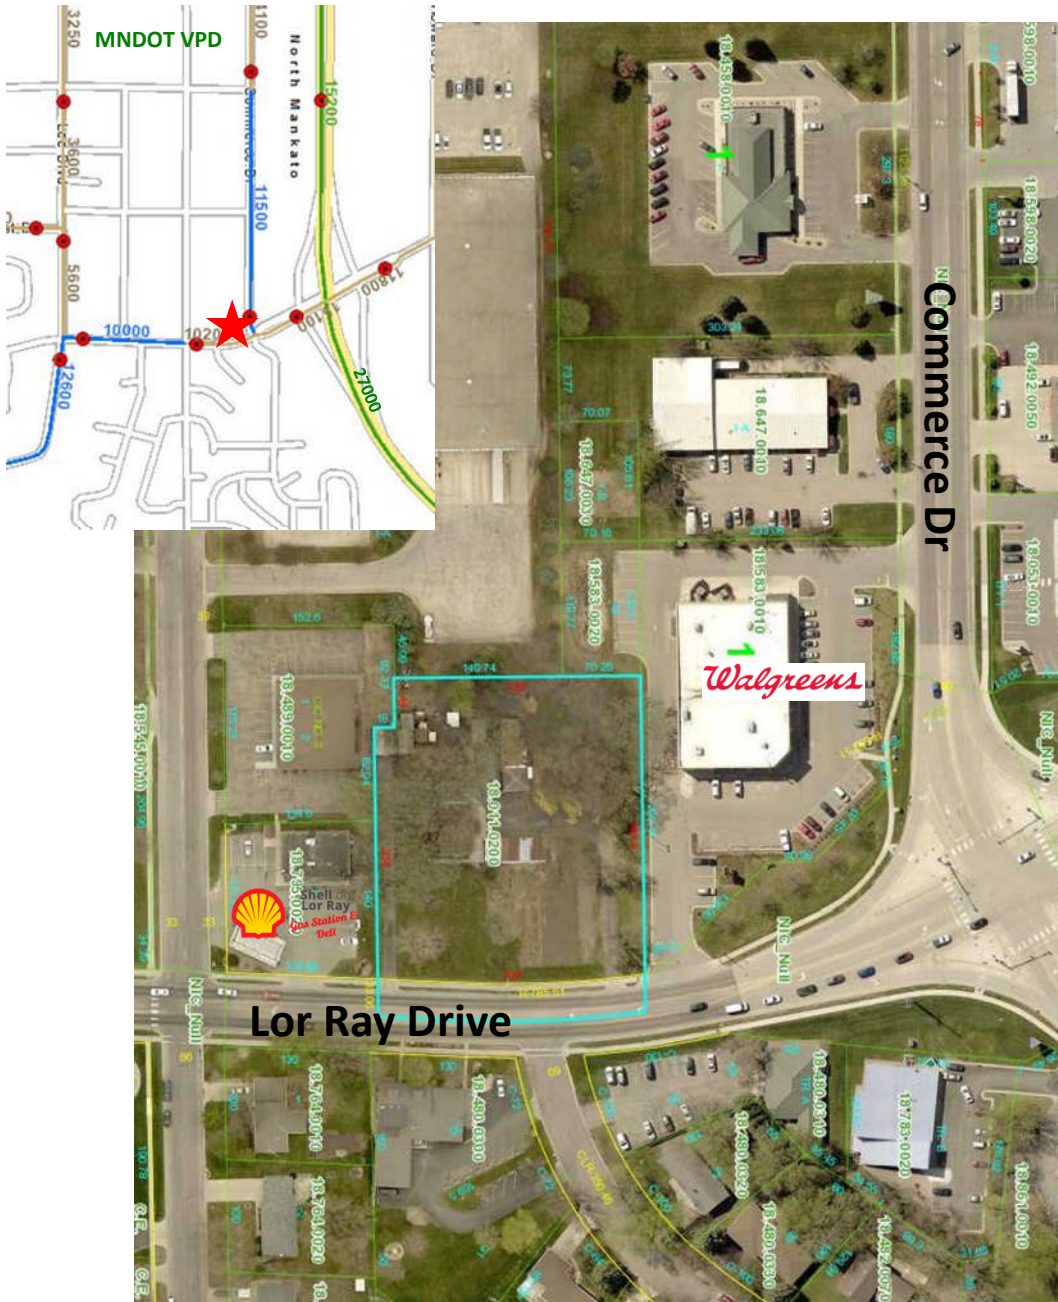

LOR RAY DRIVE COMMERCIAL LOT

1721 Lor Ray Drive, North Mankato, MN

1.63 ACRES FOR SALE

DISCLAIMER: ALL INFORMATION PRESENTED IS SECURED FROM SOURCES DEEMED RELIABLE, HOWEVER NO GUARANTEE IS GIVEN OR IMPLIED AS TO ACCURACY