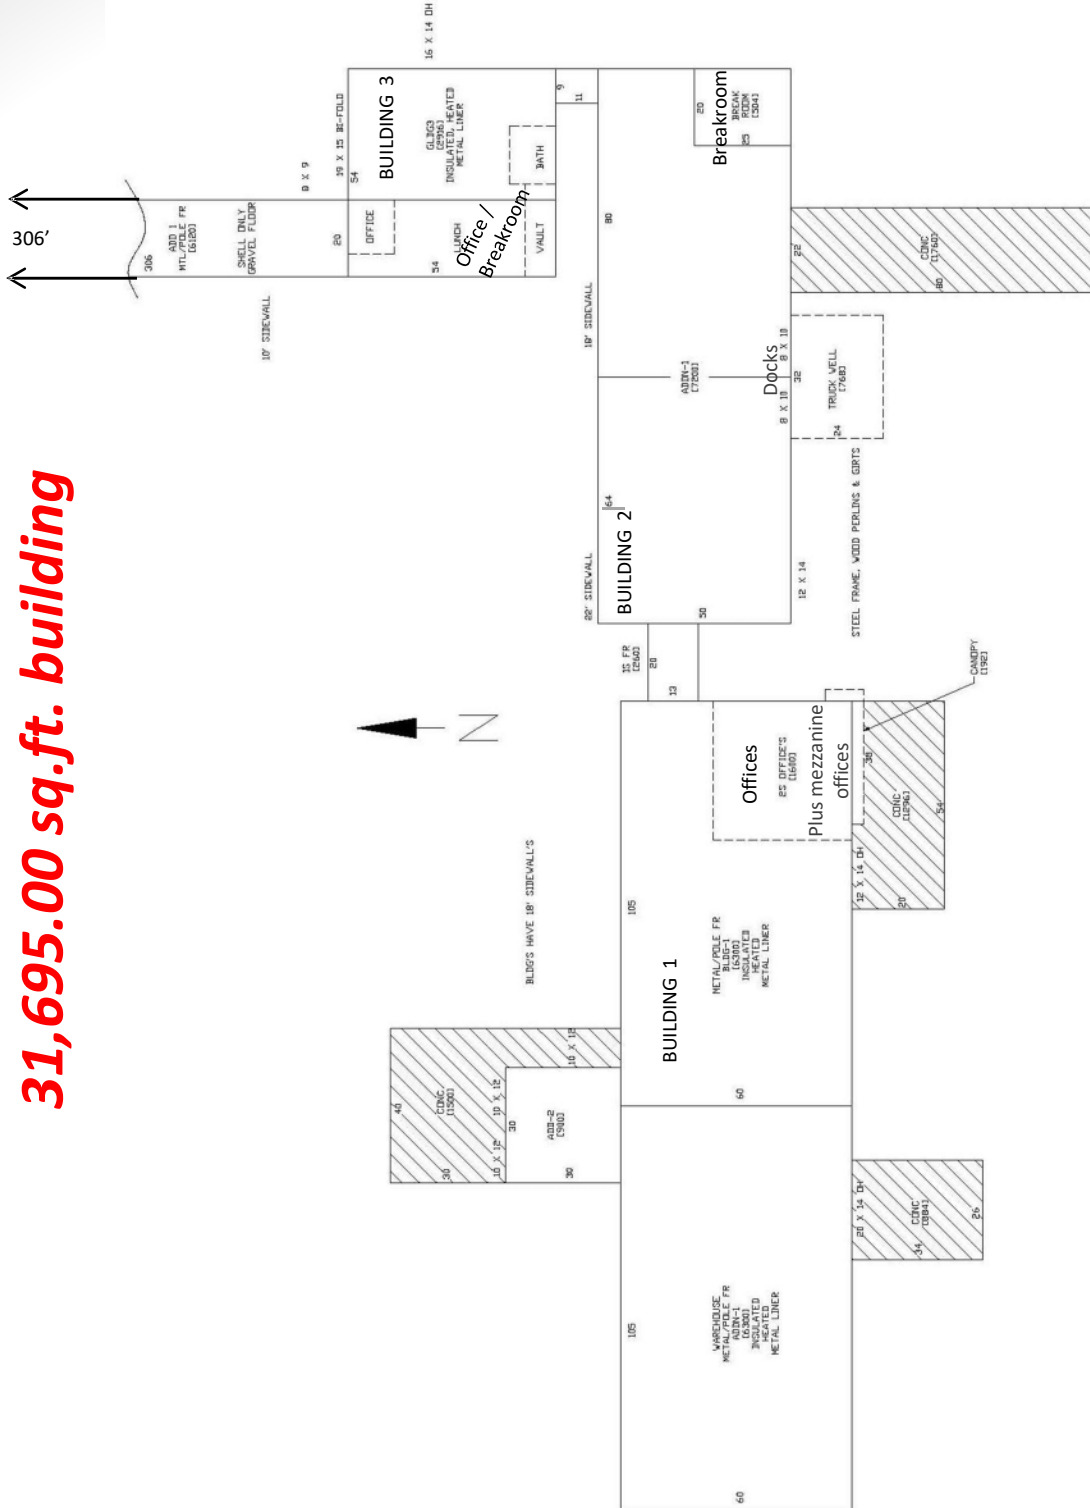

LAKE CRYSTAL WAREHOUSE

31,695.00 sq.ft. building

DISCLAIMER: ALL INFORMATION PRESENTED IS SECURED FROM SOURCES DEEMED RELIABLE, HOWEVER NO GUARANTEE IS GIVEN OR IMPLIED AS TO ACCURACY