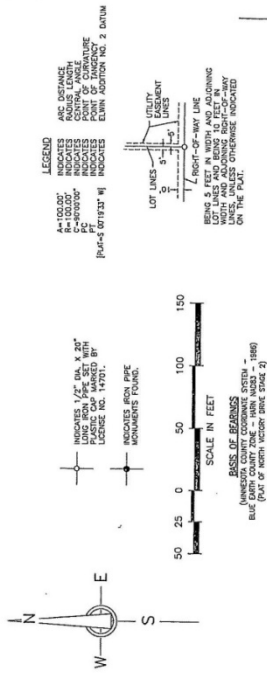

ELWIN LAND ADDITION 2 & 4

Adams & Tullemore Streets, Mankato, MN

1.00 acre, 1.01 acres & 1.50 acres FOR SALE

ELWIN ADDITION NO. 4
CITY OF MANKATO
BLUE EARTH COUNTY, MINNESOTA

DISCLAIMER: ALL INFORMATION PRESENTED IS SECURED FROM SOURCES DEEMED RELIABLE, HOWEVER NO GUARANTEE IS GIVEN OR IMPLIED AS TO ACCURACY