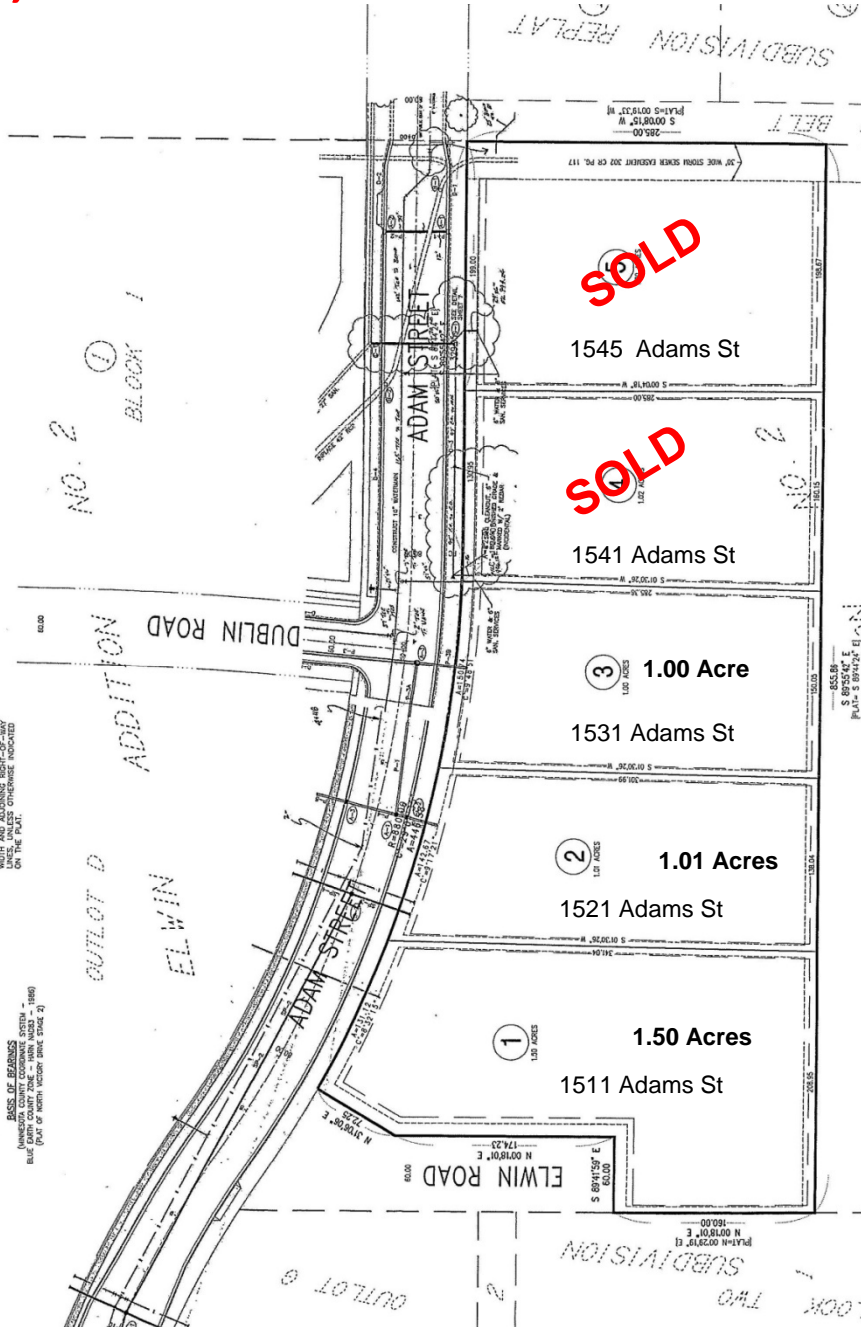

ELWIN LAND ADDITION 2 & 4

Adams & Tullemore Streets, Mankato, MN

1.00 acre, 1.01 acres & 1.50 acres FOR SALE

ELWIN ADDITION NO. 4
CITY OF MANKATO
BLUE EARTH COUNTY, MINNESOTA

DISCLAIMER: ALL INFORMATION PRESENTED IS SECURED FROM SOURCES DEEMED RELIABLE, HOWEVER NO GUARANTEE IS GIVEN OR IMPLIED AS TO ACCURACY