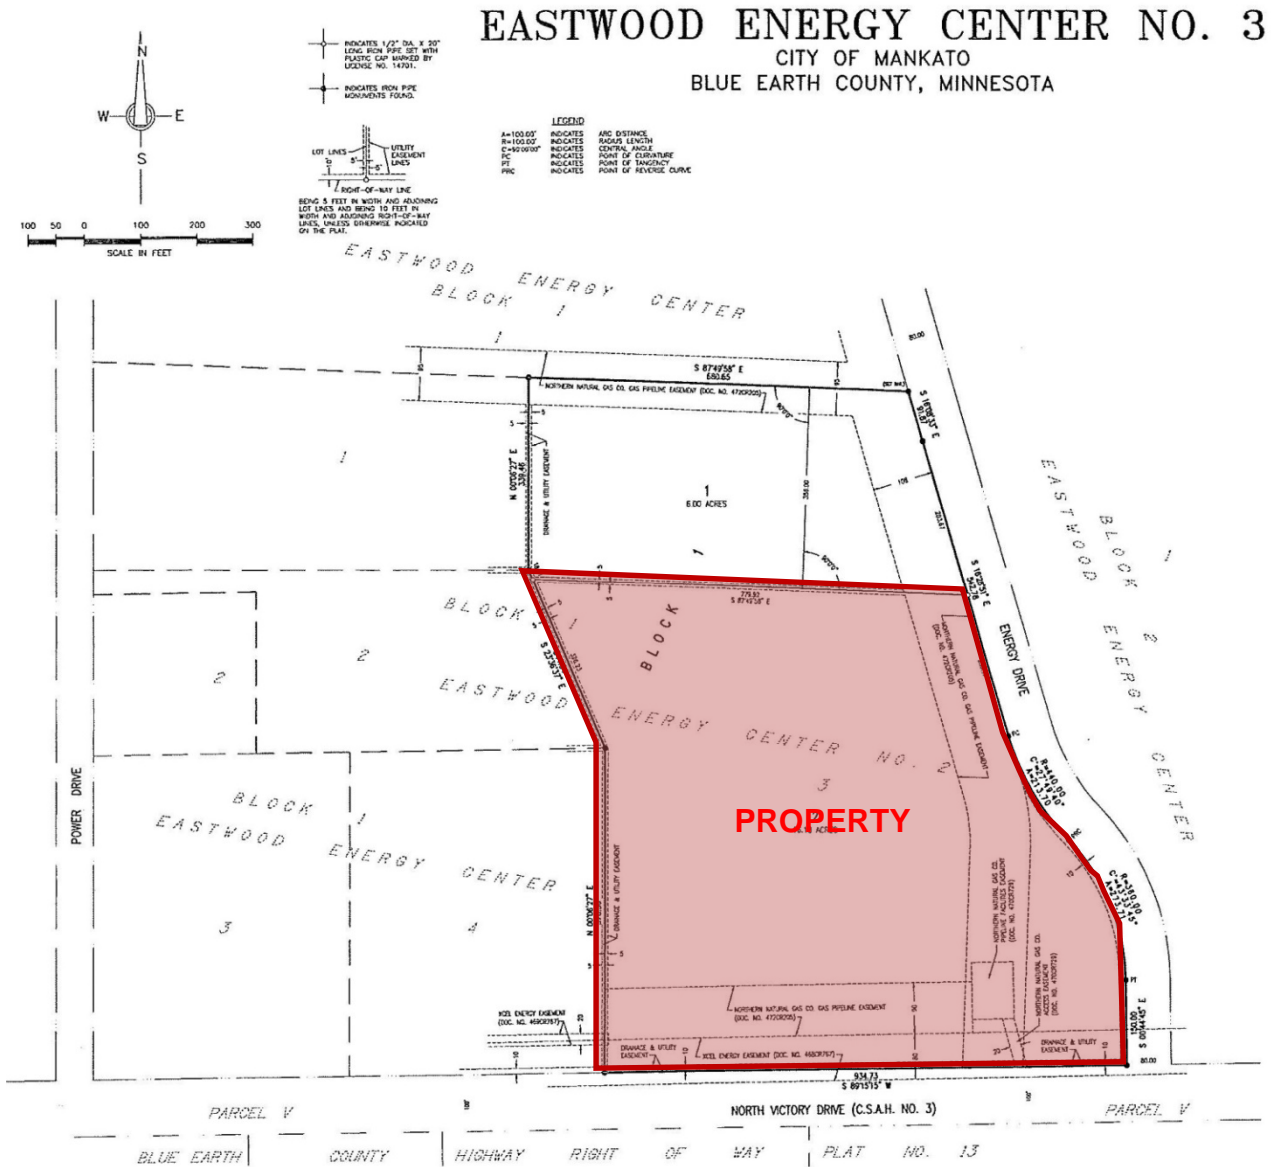

EASTWOOD ENERGY LOT 2

Energy Drive, Mankato, MN 56001

16.81 ACRES (gross) - FOR SALE