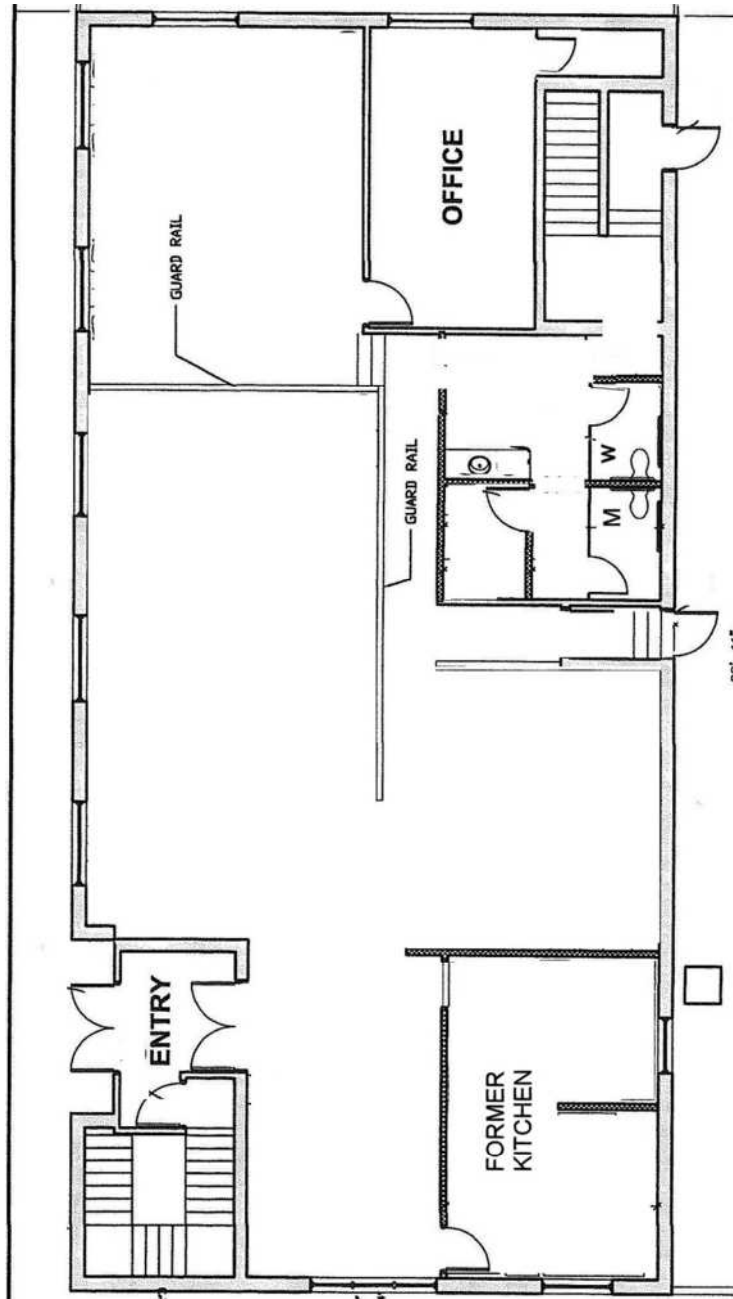

# CHERRY STREET BUILDING

## 121 East Cherry Street, Mankato, MN

**3,470 SQ.FT. – MAIN LEVEL**

DISCLAIMER: ALL INFORMATION PRESENTED IS SECURED FROM SOURCES DEEMED RELIABLE, HOWEVER NO GUARANTEE IS GIVEN OR IMPLIED AS TO ACCURACY