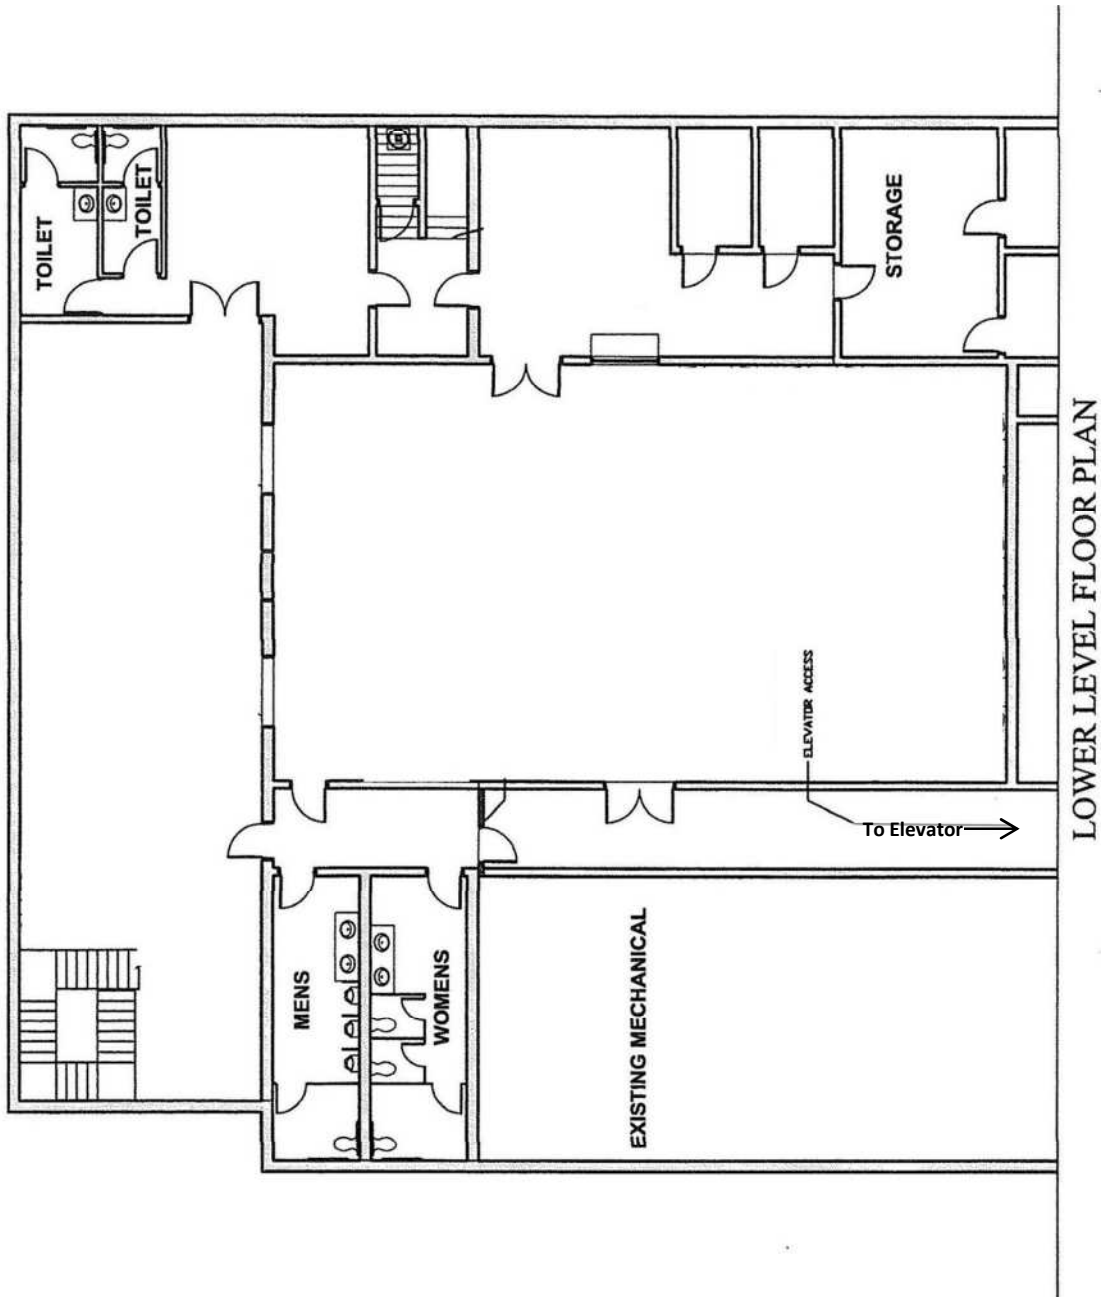

CHERRY STREET BUILDING

121 East Cherry Street, Mankato, MN

Up to 5,880 sq.ft. – lower level

DISCLAIMER: ALL INFORMATION PRESENTED IS SECURED FROM SOURCES DEEMED RELIABLE, HOWEVER NO GUARANTEE IS GIVEN OR IMPLIED AS TO ACCURACY